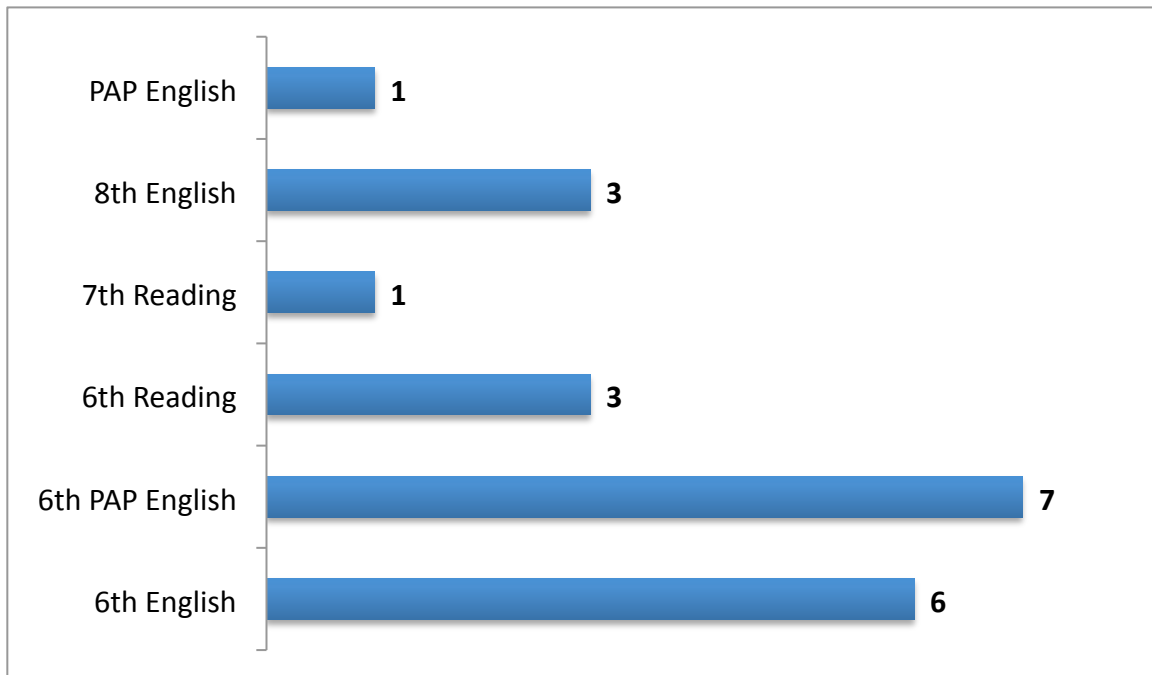

Dashboard Information for SMS- 3rd Six weeks 2012-2013

English/Language Arts Failures By Class