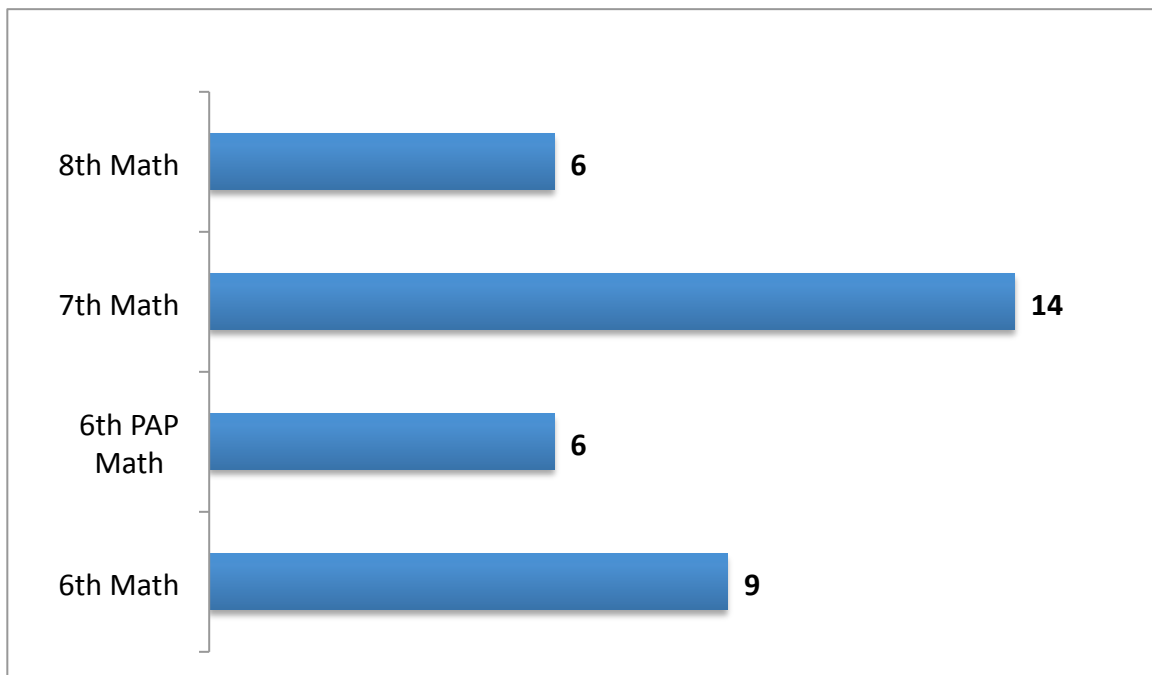

Math Failures By Class